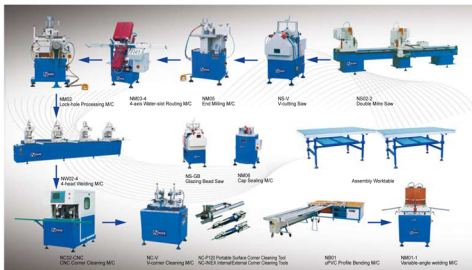

Standard Proposal for 30+ PCS Windows and Doors Daily

Advanced Proposal for 60+ PCS Windows and Doors Daily